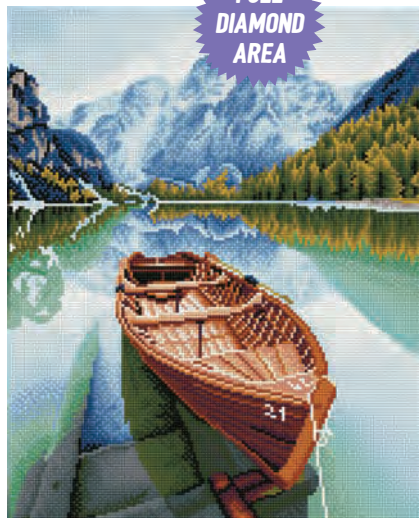

DD9.056 Fjord Travel 41.5 x 51.5cm

**FULL
DIAMOND
AREA**